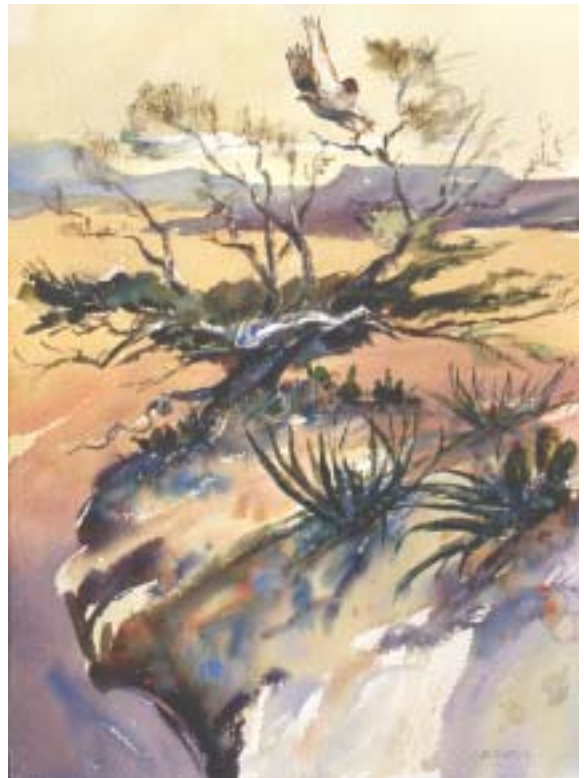

Bluewater Encounter / 65 x 60 / Transparent oil on canvas / Large, beautifully framed, \$6,000

St. Andrews Greats / Tiger Woods approaches as Arnie Palmer and Jack Nicklaus study a put. Ben Hogan and two Ancient Scots look on. / Large transparent watercolor / Framed, \$3500

A Little Tuna For Lunch? A bluefin tuna is always hungry, and a yellowfin cousin will do for a snack. / A large watercolor, framed \$3500

Changing Of The Guard. Texas Ducks Unlimited painting for 2007 / This is the original watercolor painting. 35 x 28 / Framed, \$6,600

Ancient Traditions, Continued / 30 x 26 / Watercolor, framed, \$3,000

Sunrise Announcement / 30 x 22
Watercolor, framed, \$3,000

Owner of the Mountain Chosen for the 2008 International Exhibition / 30 x 22 / Watercolor, framed \$3,000

BigMouth & Bud / 14 x 12 / Watercolor study / Framed, \$1000

Two Hunters / 20 x 18 / watercolor on Frederix canvas / \$1500

Six Dovehunters / Watercolor study for a group portrait / \$3500. Outdoor portraits can be arranged through the gallery.