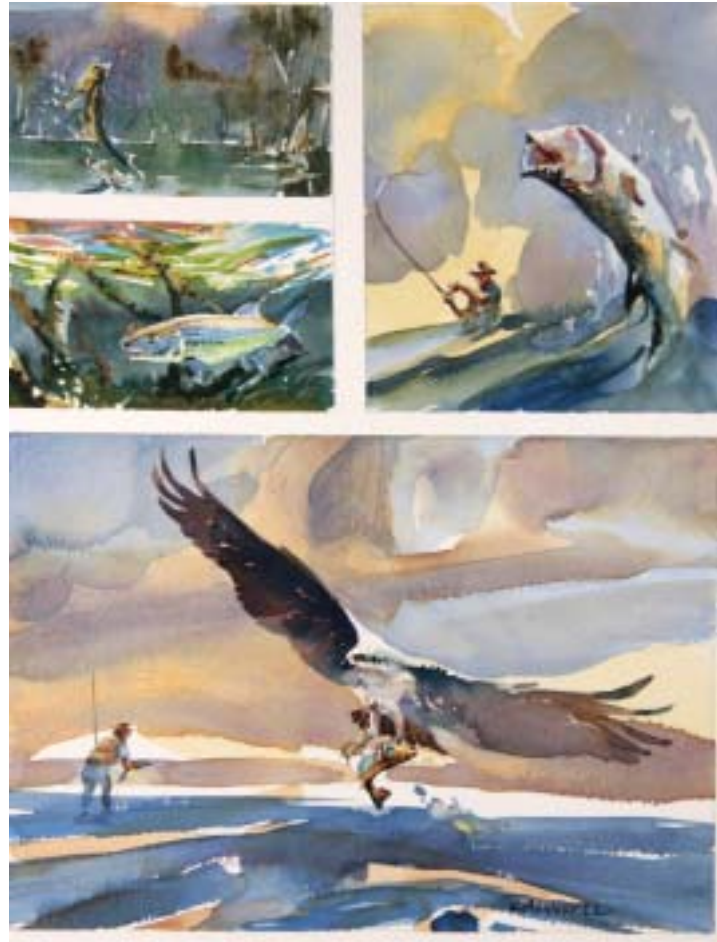

Bluewater Encounter / 65 x 60 / Transparent oil on canvas / Large, beautifully framed, \$6,000

St. Andrews Greats / Tiger Woods approaches as Arnie Palmer and Jack Nicklaus study a put. Ben Hogan and two Ancient Scots look on. / Large transparent watercolor / Framed, \$3500

Four studies in Scotland: *Near Broom Hall, Salmon leaps near the Brig O'Dee, Looking at the Firth of Forth, and the Little Harbor of Charleston* / Watercolor, framed, \$2500

**Dinosaurs, Old And New / 18 x 24 /
watercolor study, framed, \$1500**

West Texas Blue Quail Hunters / 34 x 28 / watercolor, framed \$2500

Jetty Refuge For A Pair Of Fishermen /
30 x 18 / Watercolor on Frederix canvas /
\$2500 (Closeup on the right)

Hill Country Stream / 35 x 30 Watercolor / Framed, \$3500

Blue With Birds / 14 x 18 / watercolor
with 4 images / Framed, \$800

Osprey, tarpon, bonefish / 14 x 18 / watercolor with
4 images / Framed, \$800

Study for Fish Hawks / Watercolor, 14 x 12 / Framed, \$800